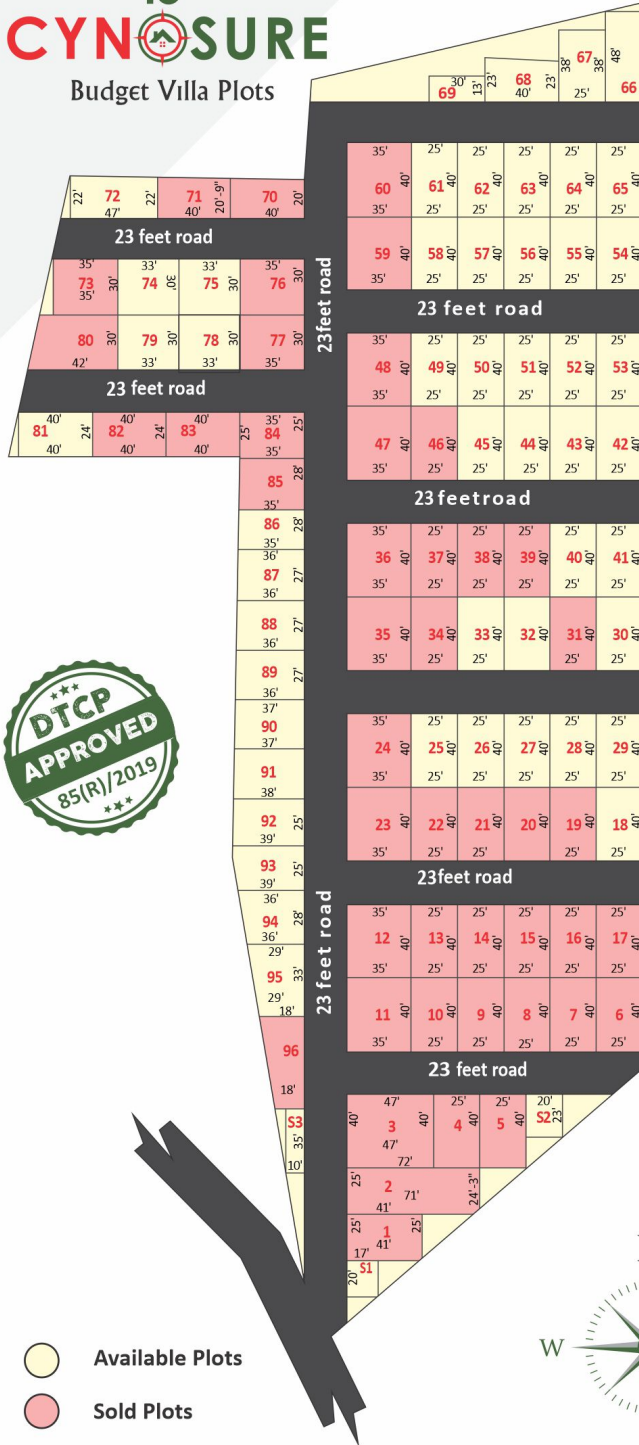

KEYPLAN

AMENITIES

GRAND ENTRANCE ARCH

30FT & 23FT BLACK TOP ROAD

AVENUE TREES

CLEAR TITLED DOCUMENT

FULLY FENCED & PARK FACILITY

Admin Office : No.4, 3rd Floor,
Pushpa Nagar Main Road,
Iyappanthangal,
Chennai - 600 056

i5 CYNOSURE

Budget Villa Plots

- Available Plots
- Sold Plots

Layout Plan Showing the Sketch of Housing Sites in
S.No: 15/1A, 15/2A, 1/2B1, 15/2B2, 15/2C, 12/2A in
Koluthur Village, Sriperumbudur Taluk, Kanchipuram Dist.

PLOT	AREA
18	1000
25	1000
26	1000
27	1000
28	1000
29	1000
30	1000
32	1000
33	1000
40	1000
41	1000
42	1000
43	1000
44	1000
45	1000
45	1000
49	1000
50	1000
51	1000
52	1000
53	1000
54	1000
55	1000
56	1000
57	1000
58	1000
61	1000

PLOT	AREA
62	1000
63	1000
64	1000
65	1000
66	960
67	950
68	920
69	390
72	1034
74	990
75	990
79	990
81	960
86	980
87	972
88	972
89	999
90	962
91	988
92	975
93	975
94	1008
95	957
SHOP 1	340
SHOP 2	460
SHOP 3	350